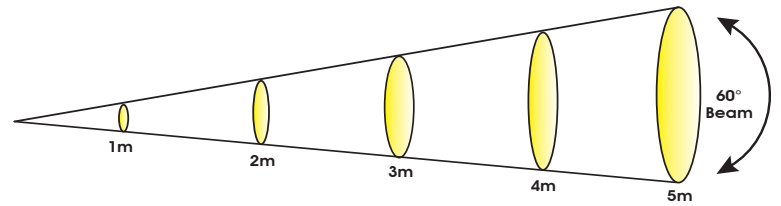

SIZE / WEIGHT

Length: 15.3" (388mm)
 Width: 7.5" (190mm)
 Vertical Height: 7.1" (180mm)
 Weight: 13.2 lbs. (6.0kg)

ELECTRICAL / THERMAL

AC 100-240V - 50/60Hz
 95W Max Power Consumption
 Max Ambient Temperature 104°F (40°C)

10° MIN ZOOM

Distance	1		2		3		4		5	
	m	ft	m	ft	m	ft	m	ft	m	ft
Photometrics	lux	fc	lux	fc	lux	fc	lux	fc	lux	fc
RED	7,600	706	1,700	158	917	85	500	46	328	30
BLUE	19,600	1,821	5,300	492	2,300	214	1,340	124	830	77
GREEN	690	64	202	19	99	9	61	6	47	4
WHITE	21,800	2,025	6,100	567	2,680	249	1,490	138	150	14
FULL ON	47,500	4,413	12,700	1,180	5,000	465	3,200	297	1,950	181

60° MAX ZOOM

Distance	1		2		3		4		5	
	m	ft	m	ft	m	ft	m	ft	m	ft
Photometrics	lux	fc	lux	fc	lux	fc	lux	fc	lux	fc
RED	610	57	200	19	87	8	55	5	42	4
BLUE	1,500	139	430	40	204	19	125	12	86	8
GREEN	73	7	32	3	25	2	21	2	17	2
WHITE	1,680	156	480	45	217	20	132	12	91	8
FULL ON	3,680	342	980	91	440	41	265	25	160	15