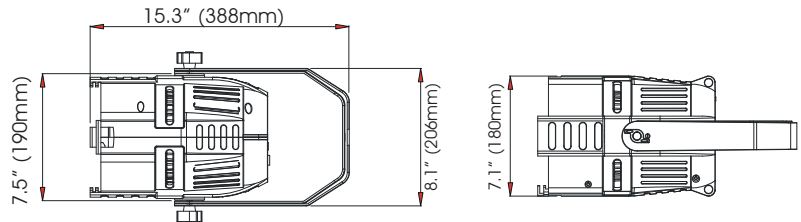

DIMENSIONAL DIAGRAM

OPTIONAL ACCESSORIES

ORDER CODE	ITEM
TRIGGER CLAMP	Heavy Duty Wrap Around Hook Style Clamp
BD-06	Barn Door
EWDMMXSYSTEM	Wireless DMX System (1 Transmitter, 1 Receiver)
EWDMMXT	Wireless DMX Transmitter
EWDMMXR	Wireless DMX Receiver
PLC3	3' (1m) PowerCON PRO Link Cable
PLC6	6' (1.8m) PowerCON PRO Link Cable
AC5PDMX5PRO	5 ft. (1.5m) 5pin PRO DMX Cable
AC5PDMX10PRO	10 ft. (3m) 5pin PRO DMX Cable
	Additional Cable Lengths Available